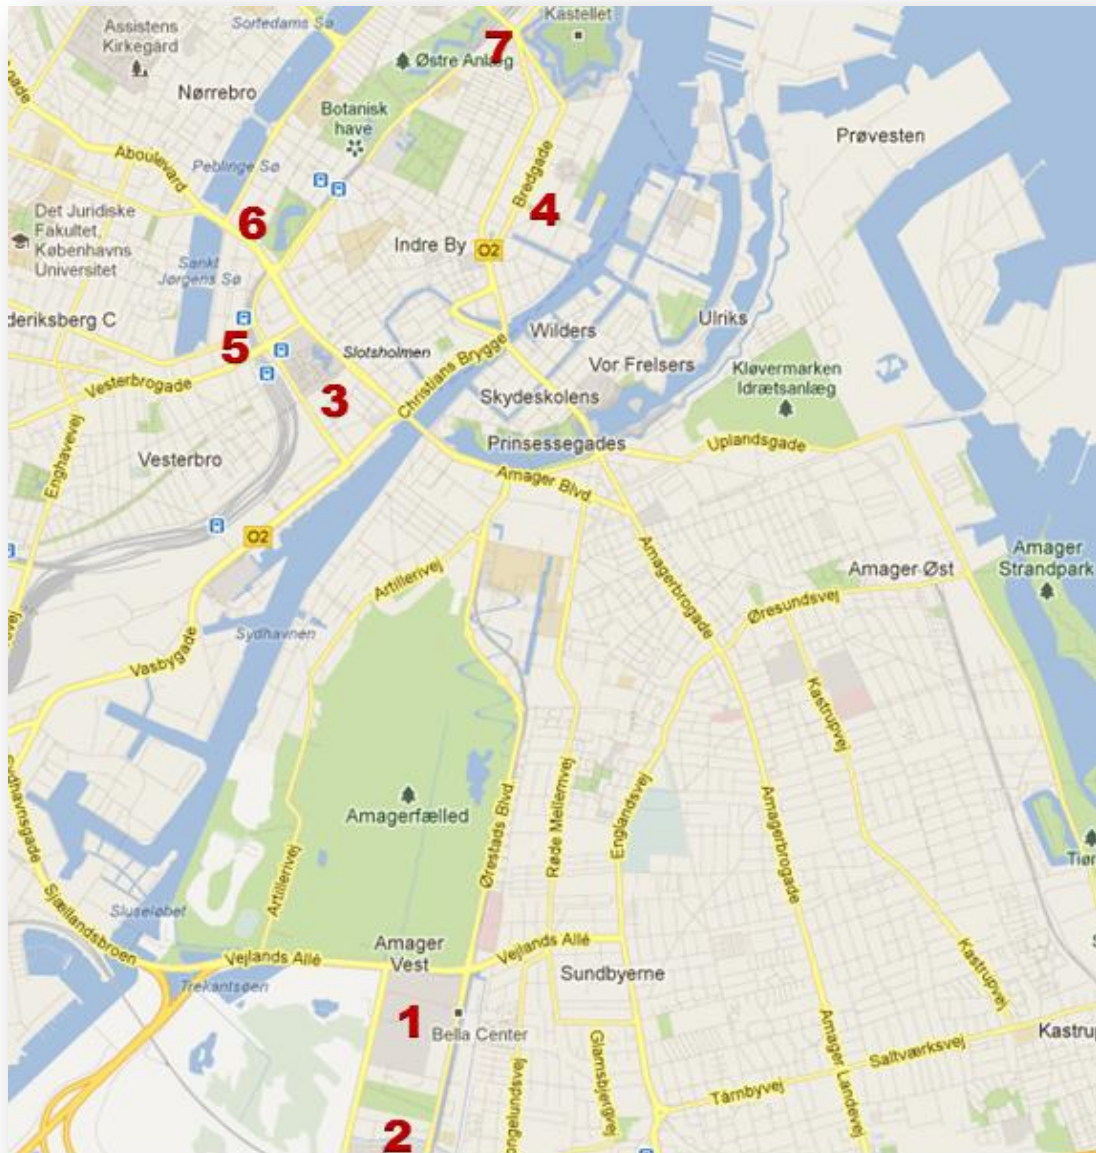

Hotel Map

1. Conference Venue: Bella Center & Hotel: Bella Hotel Copenhagen

Center Boulevard 5, 2300 Copenhagen

2. CABINN Metro

Arne Jakobsens Allé 2, 2300 Copenhagen

3. CABINN City

Mitchellsgade 14, 1568 Copenhagen

4. Clarion Collection Hotel Neptun

Sankt Annae Plads 18-20, Copenhagen

5. First Hotel Excelsior

Colbjørnsensgade 6, Copenhagen

6. First Hotel G

Gyldenløvesgade 19, Copenhagen

7. First Hotel Østerport

Oslo Plads 5, Copenhagen