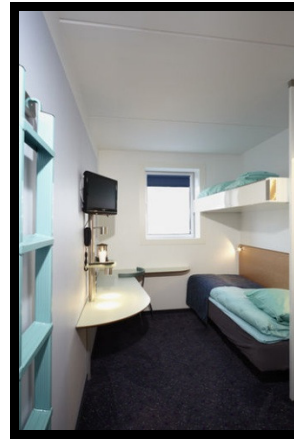

## CABINN Metro - Copenhagen

---

CABINN Metro Hotel in Copenhagen is located in the new Orestad region near the Copenhagen airport in Kastrup and the conference area, Bella Center. If you are looking for a nice budget hotel in Copenhagen near the airport in Kastrup or Bella Center, this is a perfect choice.

All rooms have own bath and toilet, TV, phone and an electric kettle with free tea and coffee. All rooms are multi-purpose. They are perfect for the single person or for the family.

*Distance to the conference venue:* 800 m walking distance.