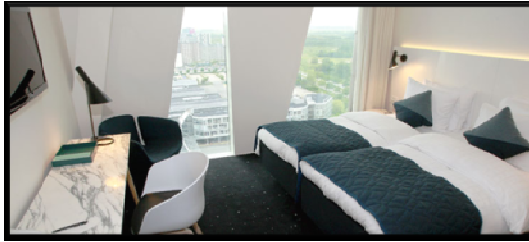

## Bella Sky Comwell Hotel - Copenhagen

---

Bella Sky Comwell's ultramodern Scandinavian design permeates all of the 812 unique rooms, all of which are decorated with designer furniture and equipped with individual ceiling to floor windows in varying trapezoidal forms, providing spectacular light in every single room.

All rooms feature: air conditioning, free wireless internet, an advanced radio and TV system with video-on-demand, mini-bar, tea and coffee facilities, safety box, hairdryer, and 24-hour room service.

*Hotel room prices:* Single room / 650 DKK, single room moderate / 755 DKK  
Double room / 860 DKK